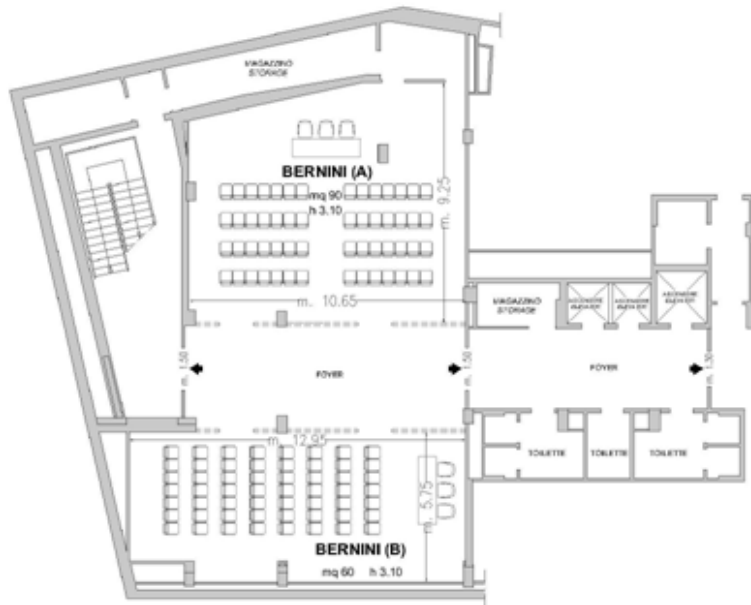

Michelangelo

ROMA

Meetings & Events

Meeting rooms: 2
Capacity (theatre style): 140 max

The hotel has 2 meeting rooms, equipped with advanced technology, that can host up to 140 people.

Michelangelo

ROMA

Piano -1 / Basement

Piano -1 / Basement

Piano Terra / Ground Floor

◆ Uscite di sicurezza / Emergency Exits

----- Finestre / Windows

..... Pareti mobili / Modular Walls

■ Colonne / Columns

Michelangelo

ROMA

Meeting rooms	Area mq / ft.	L x W mt. / ft.	Height mt. / ft.	Theatre	Class room	Conference table/ U-shape	Cabaret style^	Cocktail reception	Banquet
Bernini (A)	90 968,4	10,56x8,50 34,64x27,87	3 9,83	60	27/30*	28/25	30***	50	60
Bernini (B)	60 645,6	12,84x4,95 42,11x16,23	3 9,83	55	20/25**	24/20	18***	40	40
Bernini (A+B)	200 2152	18,40x10,86 60,34x35,61	3 9,83	140	60	40****	60***	120	120
N° 6 Studio °	12 129,17	-	2,95 9,68	-	-	10	-	-	-
The Dome Restaurant °	270 2,906	25x7,85 81,99x25,74	2,90 9,51	-	-	-	-	140	140