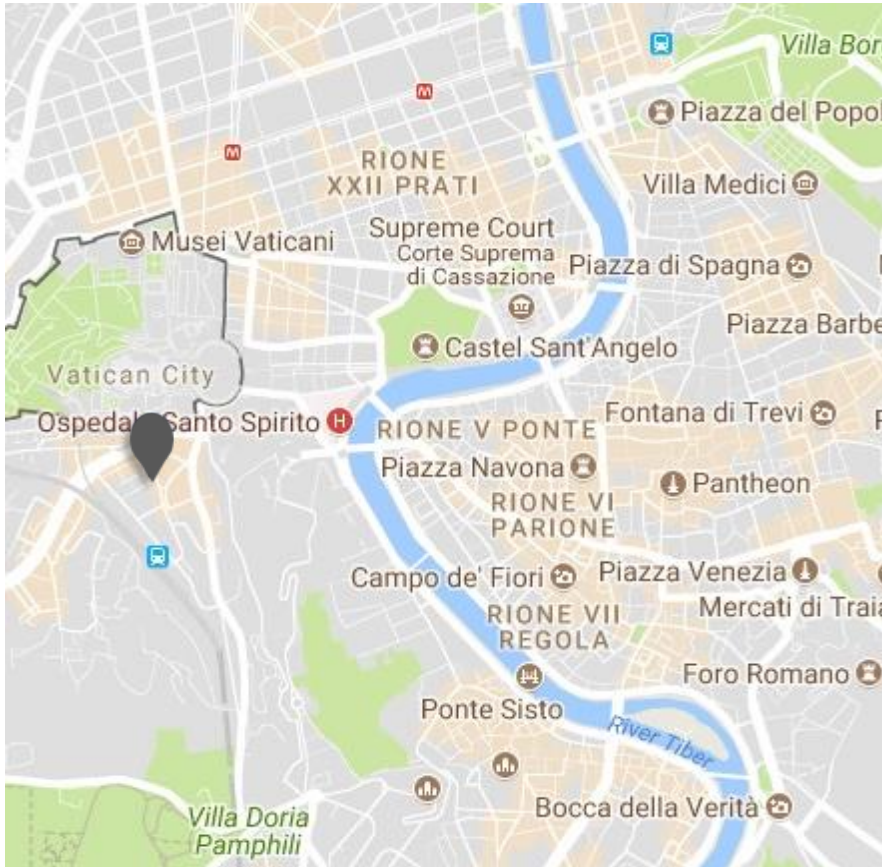

STARHOTELS®
PREMIUM

Michelangelo
ROMA

Michelangelo

ROMA

The essence of Rome

The Starhotels Michelangelo embodies all the qualities that make Rome unique: cosmopolitan style, classical grandeur and a spellbinding, timeless appeal. It is located in the heart of Rome's Baroque splendour, only a short walk from Castel Sant'Angelo, the Vatican and St Peter's dome.

The 179 newly renovated rooms and suites provide an oasis of calm after a lively day spent exploring the city and many of them offer a magnificent view of the St Peter's dome.

Michelangelo

ROMA

Location

Only a few minutes' walk from Castel Sant'Angelo, the Vatican and St Peter's dome

Distances

Central railway station: Km 6

Highway: Km 10

Airport: Fiumicino Km 30

Via Della Stazione di S. Pietro, 14
00165 Roma - ITALY
T +39 06 398739 F +39 06 632359
michelangelo.rm@starhotels.it
starhotels.com