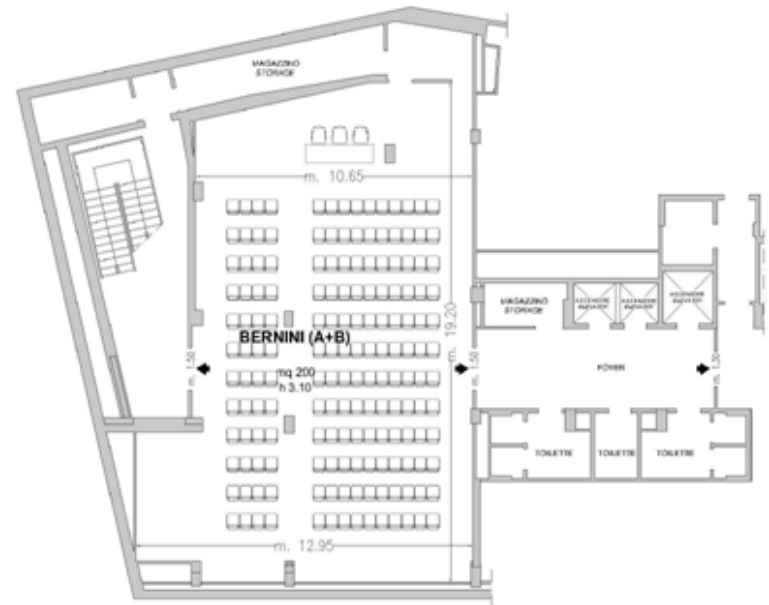

Michelangelo

ROMA

Meetings & Events

Meeting rooms: 2
Capacity (theatre style): 140 max

The hotel has 2 meeting rooms, equipped with advanced technology, that can host up to 140 people.

Michelangelo

ROMA

Piano -1 / Basement

Piano -1 / Basement

Piano Terra / Ground Floor

◆ Uscite di sicurezza / Emergency Exits

----- Finestre / Windows

..... Pareti mobili / Modular Walls

■ Colonne / Columns

Michelangelo

ROMA

Meeting rooms	Area mq / ft.	L x W mt. / ft.	Height mt. / ft.	Theatre	Class room	Conference table/ U-shape	Cabaret style^	Cocktail reception	Banquet
Bernini (A)	90 968,4	10,56x8,50 34,64x27,87	3 9,83	60	27/30*	28/25	30***	50	60
Bernini (B)	60 645,6	12,84x4,95 42,11x16,23	3 9,83	55	20/25**	24/20	18***	40	40
Bernini (A+B)	200 2152	18,40x10,86 60,34x35,61	3 9,83	140	60	40****	60***	120	120
N° 6 Studio °	12 129,17	-	2,95 9,68	-	-	10	-	-	-
The Dome Restaurant °	270 2,906	25x7,85 81,99x25,74	2,90 9,51	-	-	-	-	140	140